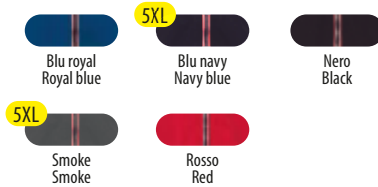

GILET - VESTS

HORIZON R. 2.0 - 001161-0343

Size	-	XS	S	M	L	XL	XXL	3XL	4XL	5XL	BIG SIZE	
Tessuto	100% NYLON, NYLON TASLON 228T											
Fabric	100% NYLON, NYLON TASLON 228T										105 g/m²	1/20 pcs
MATCH						CE I CAT