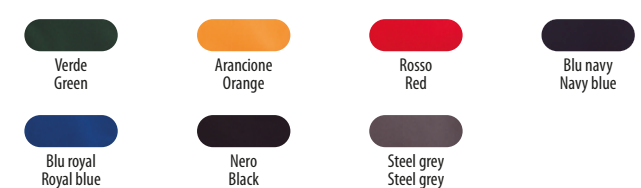

PILE - POLAR JACKETS

SOFT+ - 001294-0070

Size	XXS	-	S	M	L	XL	XXL	3XL	-	-	BIG SIZE
Tessuto	100% POLIESTERE, PILE 144F										
Fabric	100% POLYESTER, 144F POLAR FLEECE										
	180 g/m² 1/20 pcs										

Regular Fit CE I CAT

PILE - POLAR JACKETS

PIRENEI - 000891-0325

Size	-	XS	S	M	L	XL	XXL	3XL	4XL	5XL	BIG SIZE
Tessuto	100% POLIESTERE, PILE 144F										
Fabric	100% POLYESTER, 144F POLAR FLEECE										
	280 g/m² 1/10 pcs										

Regular Fit CE I CAT

PILE - POLAR JACKETS

DOLOMITI+ - 000397-0069

Size	-	XS	S	M	L	XL	XXL	3XL	4XL	5XL	BIG SIZE
Tessuto	100% POLIESTERE, PILE 288F										
Fabric	100% POLYESTER, 288F POLAR FLEECE										
	280 g/m² 1/10 pcs										

Regular Fit CE I CAT

PILE - POLAR JACKETS

NEPAL - 001088-0325

Size	-	XS	S	M	L	XL	XXL	3XL	4XL	5XL	BIG SIZE
Tessuto	100% POLIESTERE, PILE 144F										
Fabric	100% POLYESTER, 144F POLAR FLEECE										
	280 g/m² 1/10 pcs										

Regular Fit CE I CAT