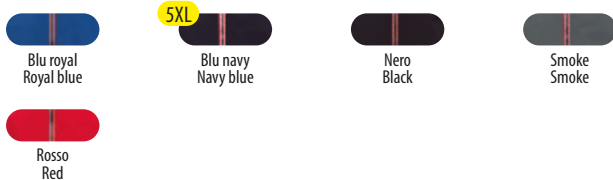

4-SEASON

PACIFIC R. 2.0 - 001149-0343

Size	-	XS	S	M	L	XL	XXL	3XL	4XL	5XL	BIG SIZE	
Tessuto	100% NYLON, NYLON TASLON 228T										105 g/m²	1/20 pcs
Fabric	100% NYLON, NYLON TASLON 228T											
MATCH	Regular Fit		Waterproof Fabric	Breathable	Windproof	CE I CAT						

4-SEASON

PACIFIC LADY R. 2.0 - 001156-0343

Size	-	-	S	M	L	-	-	-	-	-		
Tessuto	100% NYLON, NYLON TASLON 228T										105 g/m²	1/20 pcs
Fabric	100% NYLON, NYLON TASLON 228T											
MATCH	Lady	Regular Fit		Waterproof Fabric	Breathable	Windproof	CE I CAT					

4-SEASON

WIND - 000147-0058

Size	-	-	S	M	L	XL	XXL	3XL	4XL	5XL	BIG SIZE	
Tessuto	100% POLIESTERE POLIESTERE SPALMATO PU										60 g/m²	1/50 pcs
Fabric	100% POLYESTER, PU COATED POLYESTER											
MATCH	Regular Fit		Waterproof Fabric	Breathable	Windproof	CE I CAT