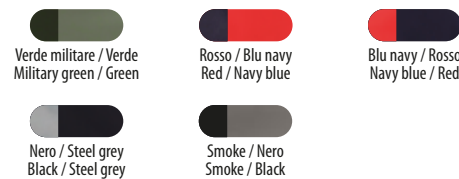

Size	XXS	XS	S	M	L	XL	XXL	3XL	4XL	5XL	BIG SIZE	
Tessuto	78% NYLON + 22% ELASTAN, SOFT-SHELL											
Fabric	78% NYLON + 22% ELASTANE, SOFT-SHELL							330 g/m²	1/5 pcs