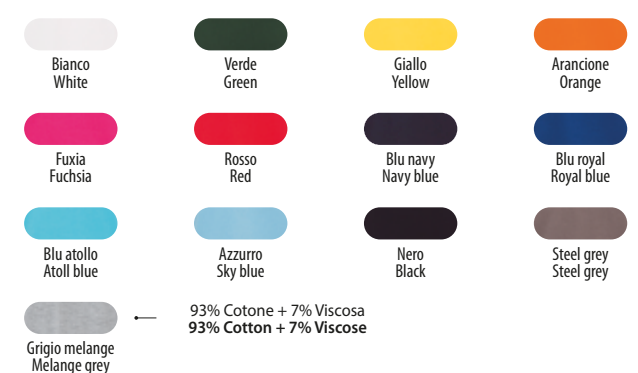

93% Cotone + 7% Viscosa
93% Cotton + 7% Viscose