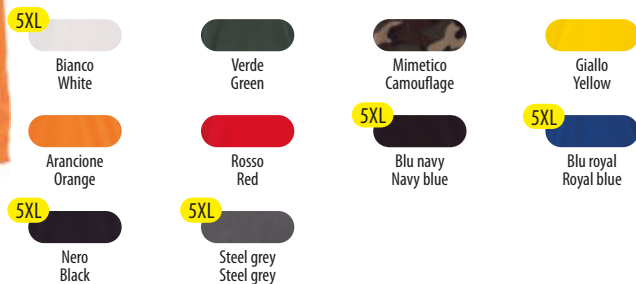

PILE - POLAR JACKETS

SOFT+ - 001294-0070

Size	XXS	-	S	M	L	XL	XXL	3XL	-	-	BIG SIZE
Tessuto	100% POLIESTERE, PILE 144F										
Fabric	100% POLYESTER, 144F POLAR FLEECE										
	180 g/m² 1/20 pcs										

Regular Fit CE I CAT

PILE - POLAR JACKETS

PIRENEI - 000891-0325

Size	-	XS	S	M	L	XL	XXL	3XL	4XL	5XL	BIG SIZE
Tessuto	100% POLIESTERE, PILE 144F										
Fabric	100% POLYESTER, 144F POLAR FLEECE										
	280 g/m² 1/10 pcs										

Regular Fit CE I CAT

PILE - POLAR JACKETS

DOLOMITI+ - 000397-0069

Size	-	XS	S	M	L	XL	XXL	3XL	4XL	5XL	BIG SIZE
Tessuto	100% POLIESTERE, PILE 288F										
Fabric	100% POLYESTER, 288F POLAR FLEECE										
	280 g/m² 1/10 pcs										

Regular Fit CE I CAT

PILE - POLAR JACKETS

NEPAL - 001088-0325

Size	-	XS	S	M	L	XL	XXL	3XL	4XL	5XL	BIG SIZE
Tessuto	100% POLIESTERE, PILE 144F										
Fabric	100% POLYESTER, 144F POLAR FLEECE										
	280 g/m² 1/10 pcs										

Regular Fit CE I CAT